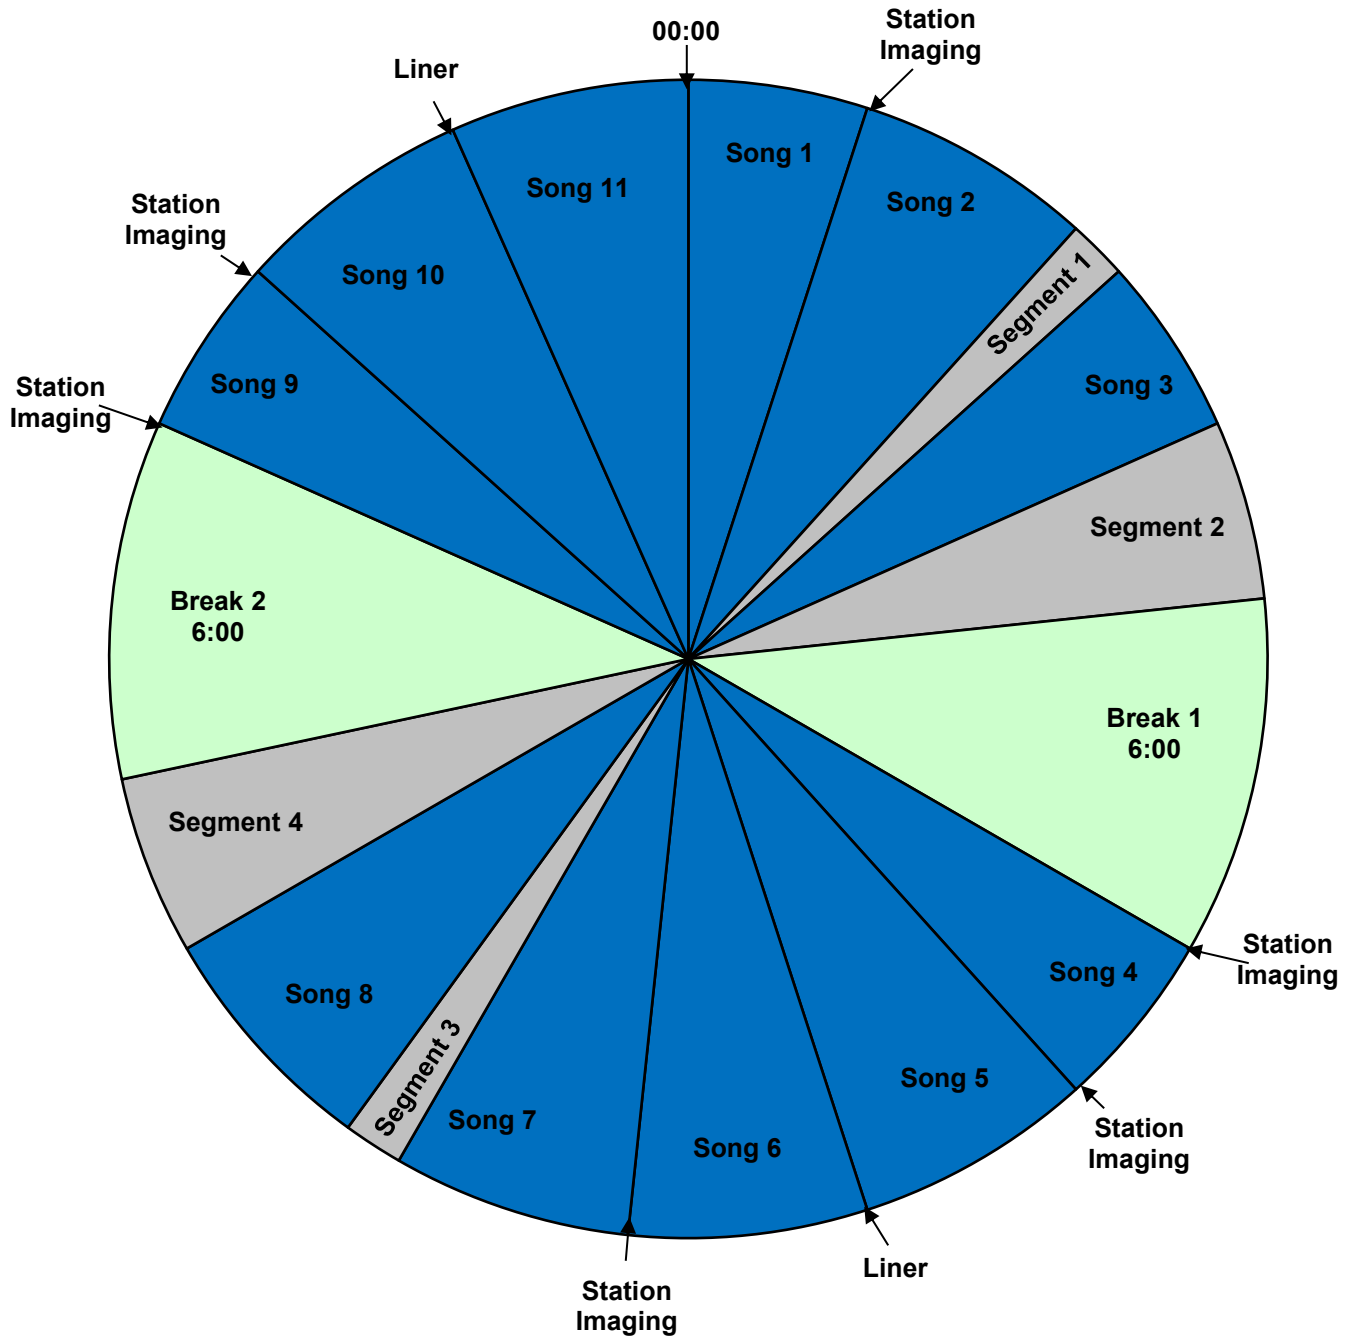

MSJ Afternoon Show  
AIM or FTP Delivery  
Hours 1-4

For Technical Assistance call:  
Premiere Network Operations Center: 800-276-4431  
Technical Info: [www.premiereradio.com/engineering](http://www.premiereradio.com/engineering)